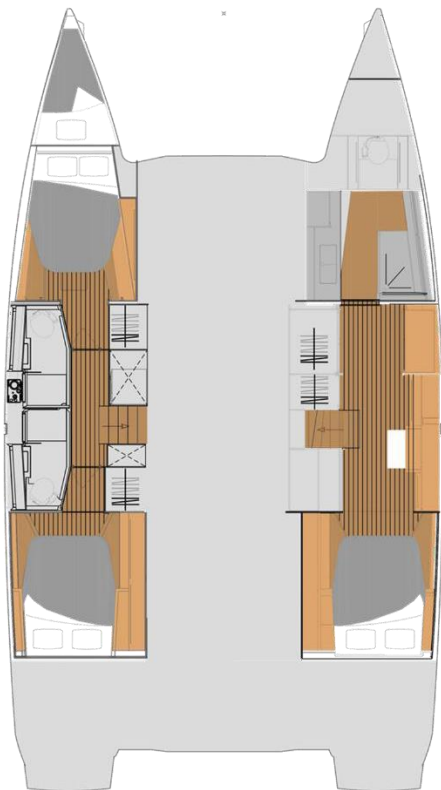

## 2023 Elba 45 *Liquid Cooling* 3 cabin/3 head model

Dynamic and stylish, the helm of our new catamaran offers easy maneuverability and will delight you with its performance. A true cruising catamaran, traversed by a magnificent luminescence, you will feel aboard the Elba 45 just as comfortable as at home. With two new dedicated spaces in the saloon, you'll feel like you're in business class.

## SPECIFICATIONS

- Year: 2023
- Length: 45 feet
- Persons: 8
- Double Cabins: 3
- Showers: 3
- Heads: 3
- Salon: convertible settee sleeps 2
- Draft: 3.9 ft
- Displacement: 14.0 T
- Beam: 24.8 ft
- Engines: 2 x 50 HP
- Water tanks: 2 x 92 Gallons
- Fuel tank: 124 Gallons
- Air conditioning: yes
- Induction cooking (no propane, no gas)